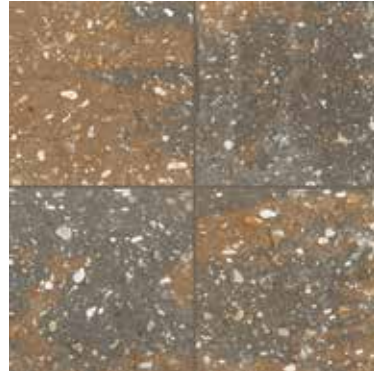

Silvershell Blend

VENETIAN[®] - TUMBLED

Buff/Charcoal

Different sand colors can have a significant impact on the overall look and feel of your paver patio, driveway or pool deck. The following examples show two common paver colors with four different joint compound (sand) colors.

Silvershell Blend
(beige sand)

Silvershell Blend
(grey sand)

Silvershell Blend
(ivory sand)

Silvershell Blend
(black diamond sand)

Buff/Charcoal
(beige sand)

Buff/Charcoal
(grey sand)

Buff/Charcoal
(ivory sand)

Buff/Charcoal
(black diamond sand)

SPLIT WALLS

Antique Pewter

Ozark Blend

Rock Blend

Tan

SMOOTH WALLS

Chicago Blend

Earth Blend

Sierra Blend

NEW ORLEANS COLOR MATRIX

		STANDARD														Buff/Charcoal - TUMBLED	
		Antique Pewter	Buff/Charcoal	Buff/Dark Brown	Café	Charcoal	Chicago Blend	Earth Blend	Oaks Blend	Old Town Blend	Ozark Blend	River Red	Rock Blend	Sierra Blend	Silvershell Blend		Tan
Prod. No.	PAVER COLLECTION																
315	Eco-CityLock®	x															
200	CityScape ADA					x						x					
301	Coping Stone														x		
220	Holland Stone 45mm	x	x	x						x					x		
217	Holland Stone 60mm	x	x	x		x			x	x					x		
367 & 368	Panorama™ Demi & Supra	x			x												
642, 612	Plaza Stone 45mm	x	x	x						x					x		
616, 606	Plaza Stone 60mm	x	x	x						x					x		
267T, 269T & 270T	Venetian® - Tumbled																x
293	Vintage Stone®				x												
Prod. No.	WALL COLLECTION																
876	Harington® 3-pc										x		x				
889	Harington® Freestanding 3-pc										x		x				
822	Regal Stone® - Straight	x														x	
519	Rumbled Wall™						x	x									
110176, 110177	Stonegate®						x	x						x			
Prod. No.	WALL CAP																
110819	3" Rectangle Cap										x		x			x	
Prod. No.	OUTDOOR LIVING																
496.SPT	Rumbled Wall™ Square Fire Pit						x	x									