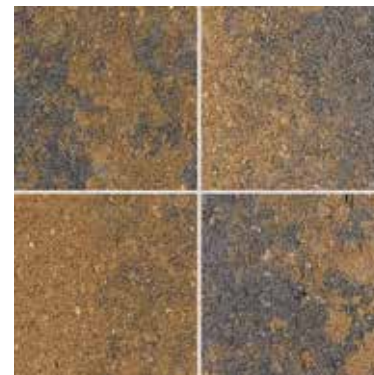

Silvershell Blend

VENETIAN[®] - TUMBLED

Buff/Charcoal

Different sand colors can have a significant impact on the overall look and feel of your paver patio, driveway or pool deck. The following examples show two common paver colors with four different joint compound (sand) colors.

Silvershell Blend
(beige sand)

Silvershell Blend
(grey sand)

Silvershell Blend
(ivory sand)

Silvershell Blend
(black diamond sand)

Buff/Charcoal
(beige sand)

Buff/Charcoal
(grey sand)

Buff/Charcoal
(ivory sand)

Buff/Charcoal
(black diamond sand)

SPLIT WALLS

Antique Pewter

Ozark Blend

Rock Blend

Tan

SMOOTH WALLS

Chicago Blend

Earth Blend

Sierra Blend

NEW ORLEANS COLOR MATRIX

		STANDARD														Buff/Charcoal - TUMBLED	
		Antique Pewter	Buff/Charcoal	Buff/Dark Brown	Café	Charcoal	Chicago Blend	Earth Blend	Oaks Blend	Old Town Blend	Ozark Blend	River Red	Rock Blend	Sierra Blend	Silvershell Blend		Tan
Prod. No.	PAVER COLLECTION																
315	Eco-CityLock®	x															
200	CityScape ADA					x						x					
301	Coping Stone														x		
220	Holland Stone 45mm	x	x	x						x					x		
217	Holland Stone 60mm	x	x	x		x			x	x					x		
367 & 368	Panorama™ Demi & Supra	x			x												
642, 612	Plaza Stone 45mm	x	x	x						x					x		
616, 606	Plaza Stone 60mm	x	x	x						x					x		
267T, 269T & 270T	Venetian® - Tumbled																x
293	Vintage Stone®				x												
Prod. No.	WALL COLLECTION																
876	Harington® 3-pc										x		x				
889	Harington® Freestanding 3-pc										x		x				
822	Regal Stone® - Straight	x														x	
519	Rumbled Wall™						x	x									
110176, 110177	Stonegate®						x	x						x			
Prod. No.	WALL CAP																
110819	3" Rectangle Cap										x		x			x	
Prod. No.	OUTDOOR LIVING																
496.SPT	Rumbled Wall™ Square Fire Pit						x	x									