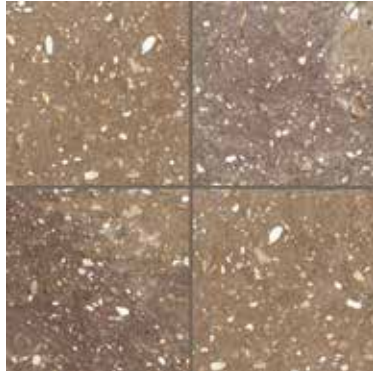

Antique Pewter

Buff/Charcoal

Buff/Dark Brown

Café

Charcoal

Oaks Blend

Old Town Blend

River Red

Silvershell Blend

VENETIAN[®] - TUMBLED

Buff/Charcoal

Different sand colors can have a significant impact on the overall look and feel of your paver patio, driveway or pool deck. The following examples show two common paver colors with four different joint compound (sand) colors.

Silvershell Blend
(beige sand)

Silvershell Blend
(grey sand)

Silvershell Blend
(ivory sand)

Silvershell Blend
(black diamond sand)

Buff/Charcoal
(beige sand)

Buff/Charcoal
(grey sand)

Buff/Charcoal
(ivory sand)

Buff/Charcoal
(black diamond sand)

SPLIT WALLS

Antique Pewter

Ozark Blend

Rock Blend

Tan

SMOOTH WALLS

Chicago Blend