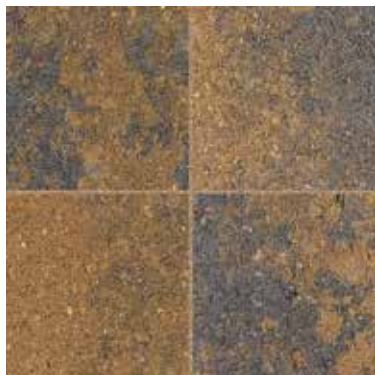

Silvershell Blend

VENETIAN[®] - TUMBLED

Buff/Charcoal

Different sand colors can have a significant impact on the overall look and feel of your paver patio, driveway or pool deck. The following examples show two common paver colors with four different joint compound (sand) colors.

Silvershell Blend
(beige sand)

Silvershell Blend
(grey sand)

Silvershell Blend
(ivory sand)

Silvershell Blend
(black diamond sand)

Buff/Charcoal
(beige sand)

Buff/Charcoal
(grey sand)

Buff/Charcoal
(ivory sand)

Buff/Charcoal
(black diamond sand)

SPLIT WALLS

Antique Pewter

Ozark Blend

Rock Blend

Tan

SMOOTH WALLS

Chicago Blend

Earth Blend

Sierra Blend

NEW ORLEANS COLOR MATRIX

		STANDARD														Buff/Charcoal - TUMBLED	
		Antique Pewter	Buff/Charcoal	Buff/Dark Brown	Café	Charcoal	Chicago Blend	Earth Blend	Oaks Blend	Old Town Blend	Ozark Blend	River Red	Rock Blend	Sierra Blend	Silvershell Blend		Tan
Prod. No.	PAVER COLLECTION																
315	Eco-CityLock®	x															
200	CityScape ADA					x						x					
301	Coping Stone														x		
220	Holland Stone 45mm	x	x	x						x					x		
217	Holland Stone 60mm	x	x	x		x			x	x					x		
367 & 368	Panorama™ Demi & Supra	x			x												
642, 612	Plaza Stone 45mm	x	x	x						x					x		
616, 606	Plaza Stone 60mm	x	x	x						x					x		
267T, 269T & 270T	Venetian® - Tumbled																x
293	Vintage Stone®				x												
Prod. No.	WALL COLLECTION																
876	Harington® 3-pc										x		x				
889	Harington® Freestanding 3-pc										x		x				
822	Regal Stone® - Straight	x														x	
519	Rumbled Wall™						x	x									
110176, 110177	Stonegate®						x	x						x			
Prod. No.	WALL CAP																
110819	3" Rectangle Cap										x		x			x	
Prod. No.	OUTDOOR LIVING																
496.SPT	Rumbled Wall™ Square Fire Pit						x	x									